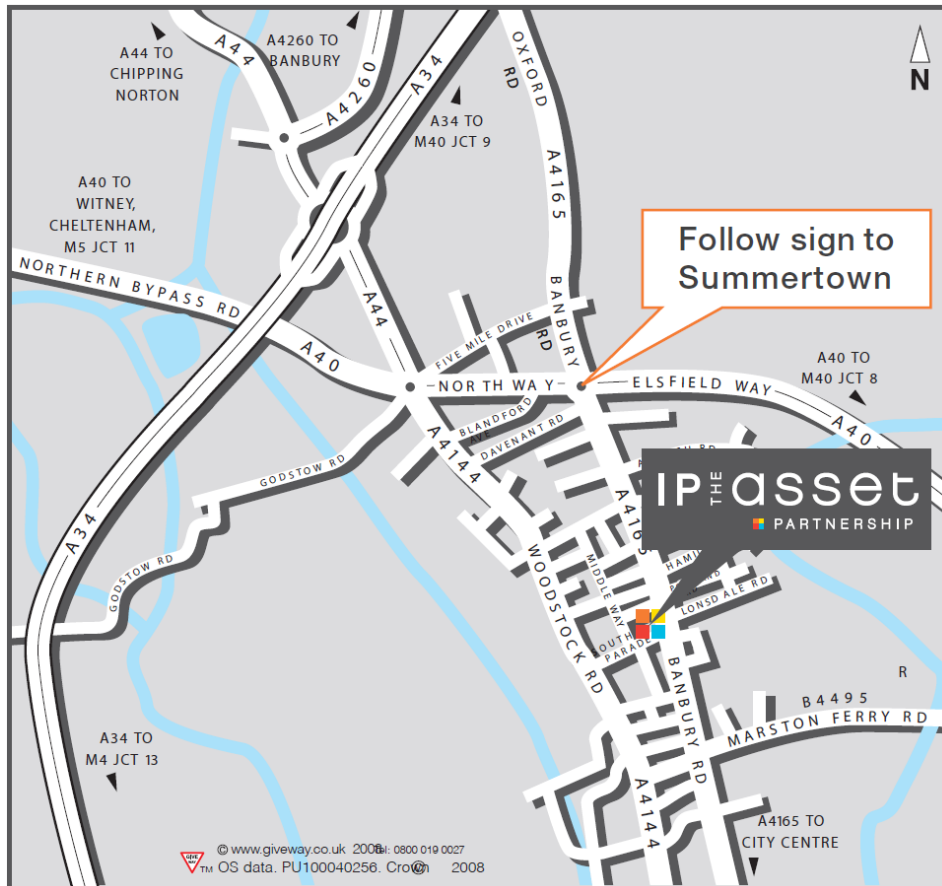

Oxford Office

Prama House, 267 Banbury Road, Summertown, Oxford, OX2 7HT

Directions:

From the A40 follow signs to Summertown as the A4165 is not signed. The entrance to Prama House is located on South Parade. A private car park is located behind the building and parking is available upon request.

PLEASE NOTE: South Parade is a ONE-WAY street running from Banbury Road through to Woodstock Road. Prama House, and the entrance to the car park, is on your right almost immediately as you turn off Banbury Road.