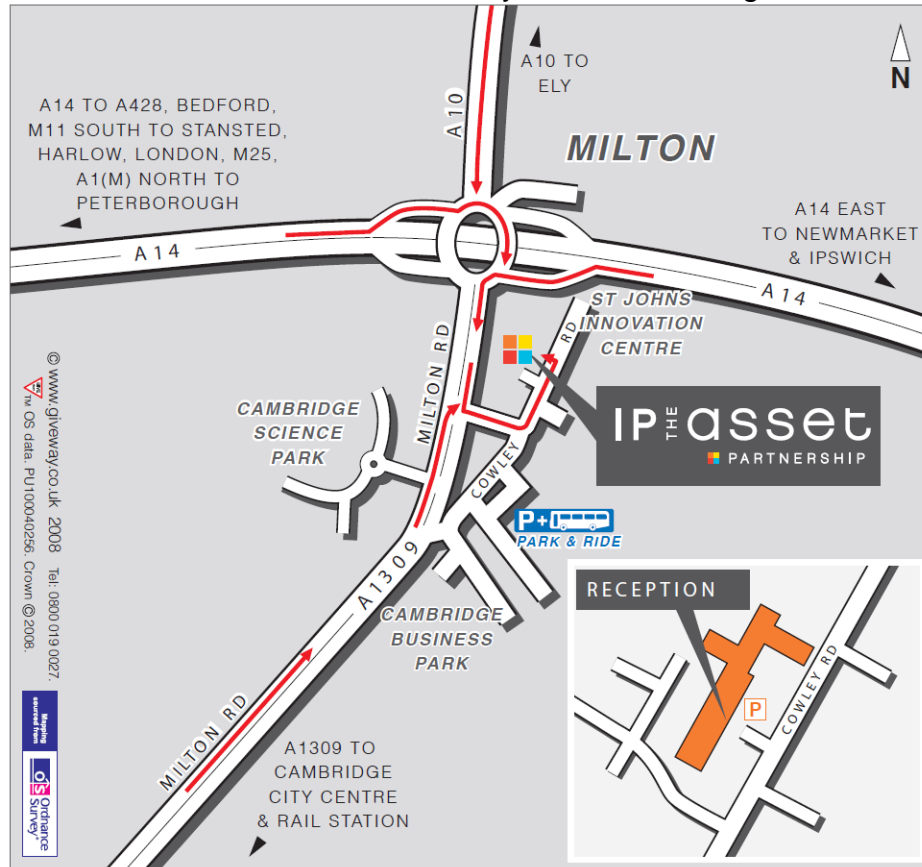

Cambridge Office

St Johns Innovation Centre, Cowley Road, Cambridge, CB4 0WS

Train:

The nearest Train station is Cambridge and is approximately 20 minutes away by taxi.

Driving:

Leave the A14 at junction 33 and head for Cambridge.

Filter left at the first traffic lights. Take the first left up the Cowley Road. St John's Innovation Centre is on the left hand side of the road, shortly after a left hand turning.