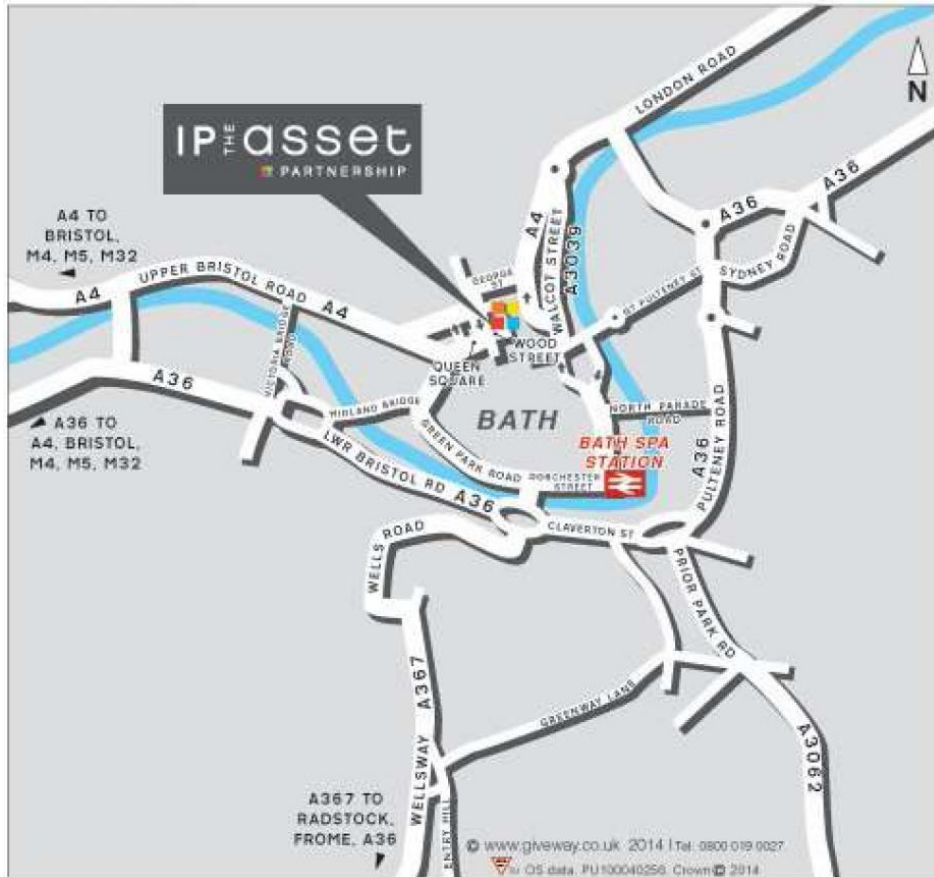

# Bath Office

2 Wood Street, Queen Square, Bath, BA1 2JQ

## Directions:

By car - Head for the centre of Bath and park in one of the car parks indicated on the map. Details of car parking and the charges can be found through <http://bathnes.gov.uk/services/parking-and-travel/car-parking>. The nearest parking is on the opposite side of Queens Square or Waitrose car park.

Alternatively, arrive at Bath Spa and either catch a taxi or walk. The office is around 10 minutes from the station.

By foot - From the station, cross over Dorchester Street, head up Manvers Street leading into Pierrepont Street then High Street. Pass the Guildhall to your right then turn left into New Bond Street which leads onto Milsom Street. Turn left at the bottom of Milsom Street into Quiet Street and head towards Queens Square. Entering Wood Street the office is on the right just before you reach Queens Square. See the red arrows on the map.