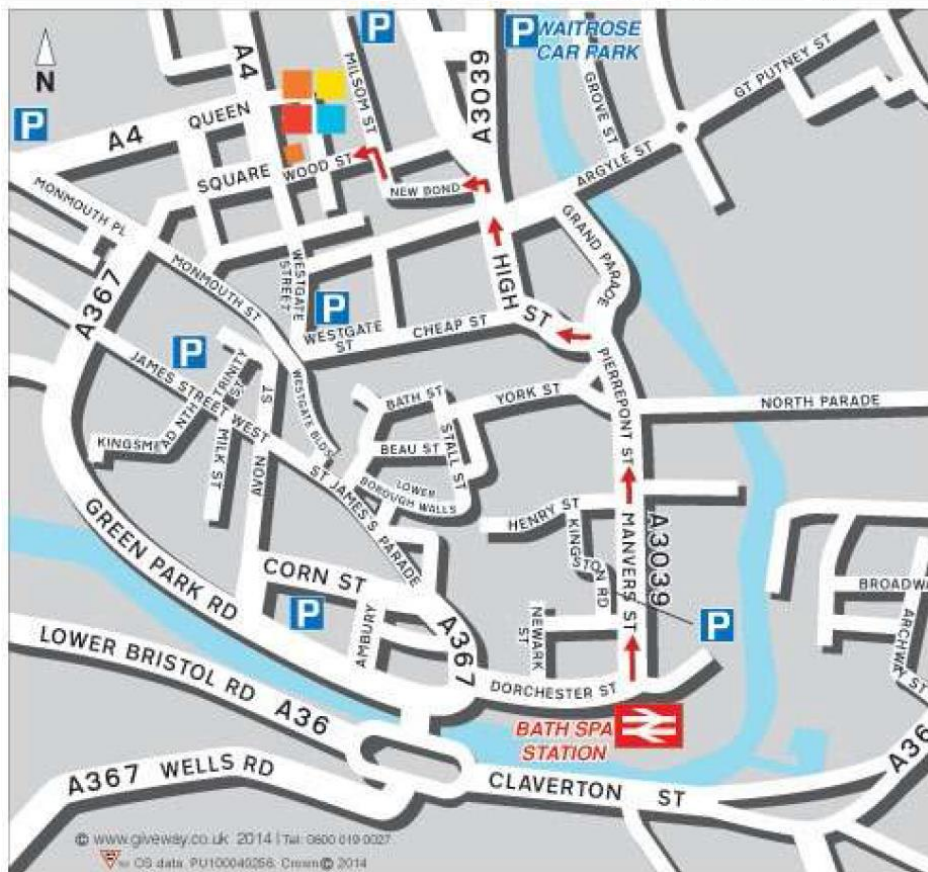

# Bath Office

2 Wood Street, Queen Square, Bath, BA1 2JQ

## Directions:

By car - Head for the centre of Bath and park in one of the car parks indicated on the map. Details of car parking and the charges can be found through <http://bathnes.gov.uk/services/parking-and-travel/car-parking>. The nearest parking is on the opposite side of Queens Square or Waitrose car park.

Alternatively, arrive at Bath Spa and either catch a taxi or walk. The office is around 10 minutes from the station.

By foot - From the station, cross over Dorchester Street, head up Manvers Street leading into Pierrepont Street then High Street. Pass the Guildhall to your right then turn left into New Bond Street which leads onto Milsom Street. Turn left at the bottom of Milsom Street into Quiet Street and head towards Queens Square. Entering Wood Street the office is on the right just before you reach Queens Square. See the red arrows on the map.