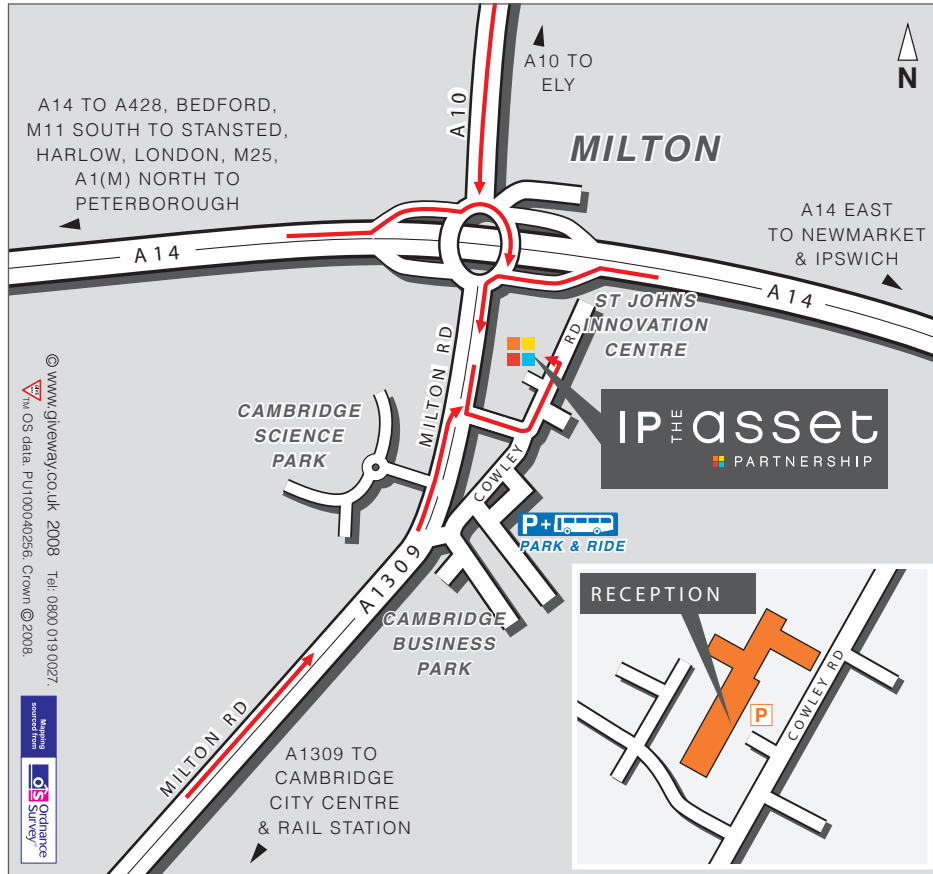

Cambridge Office

Train:

The nearest Train station is Cambridge and is approximately 20 minutes away by taxi.

Driving:

Leave the A14 at junction 33 and head for Cambridge.

Filter left at the first traffic lights. Take the first left up the Cowley Road. St John's Innovation Centre is on the left hand side of the road, shortly after a left hand turning.